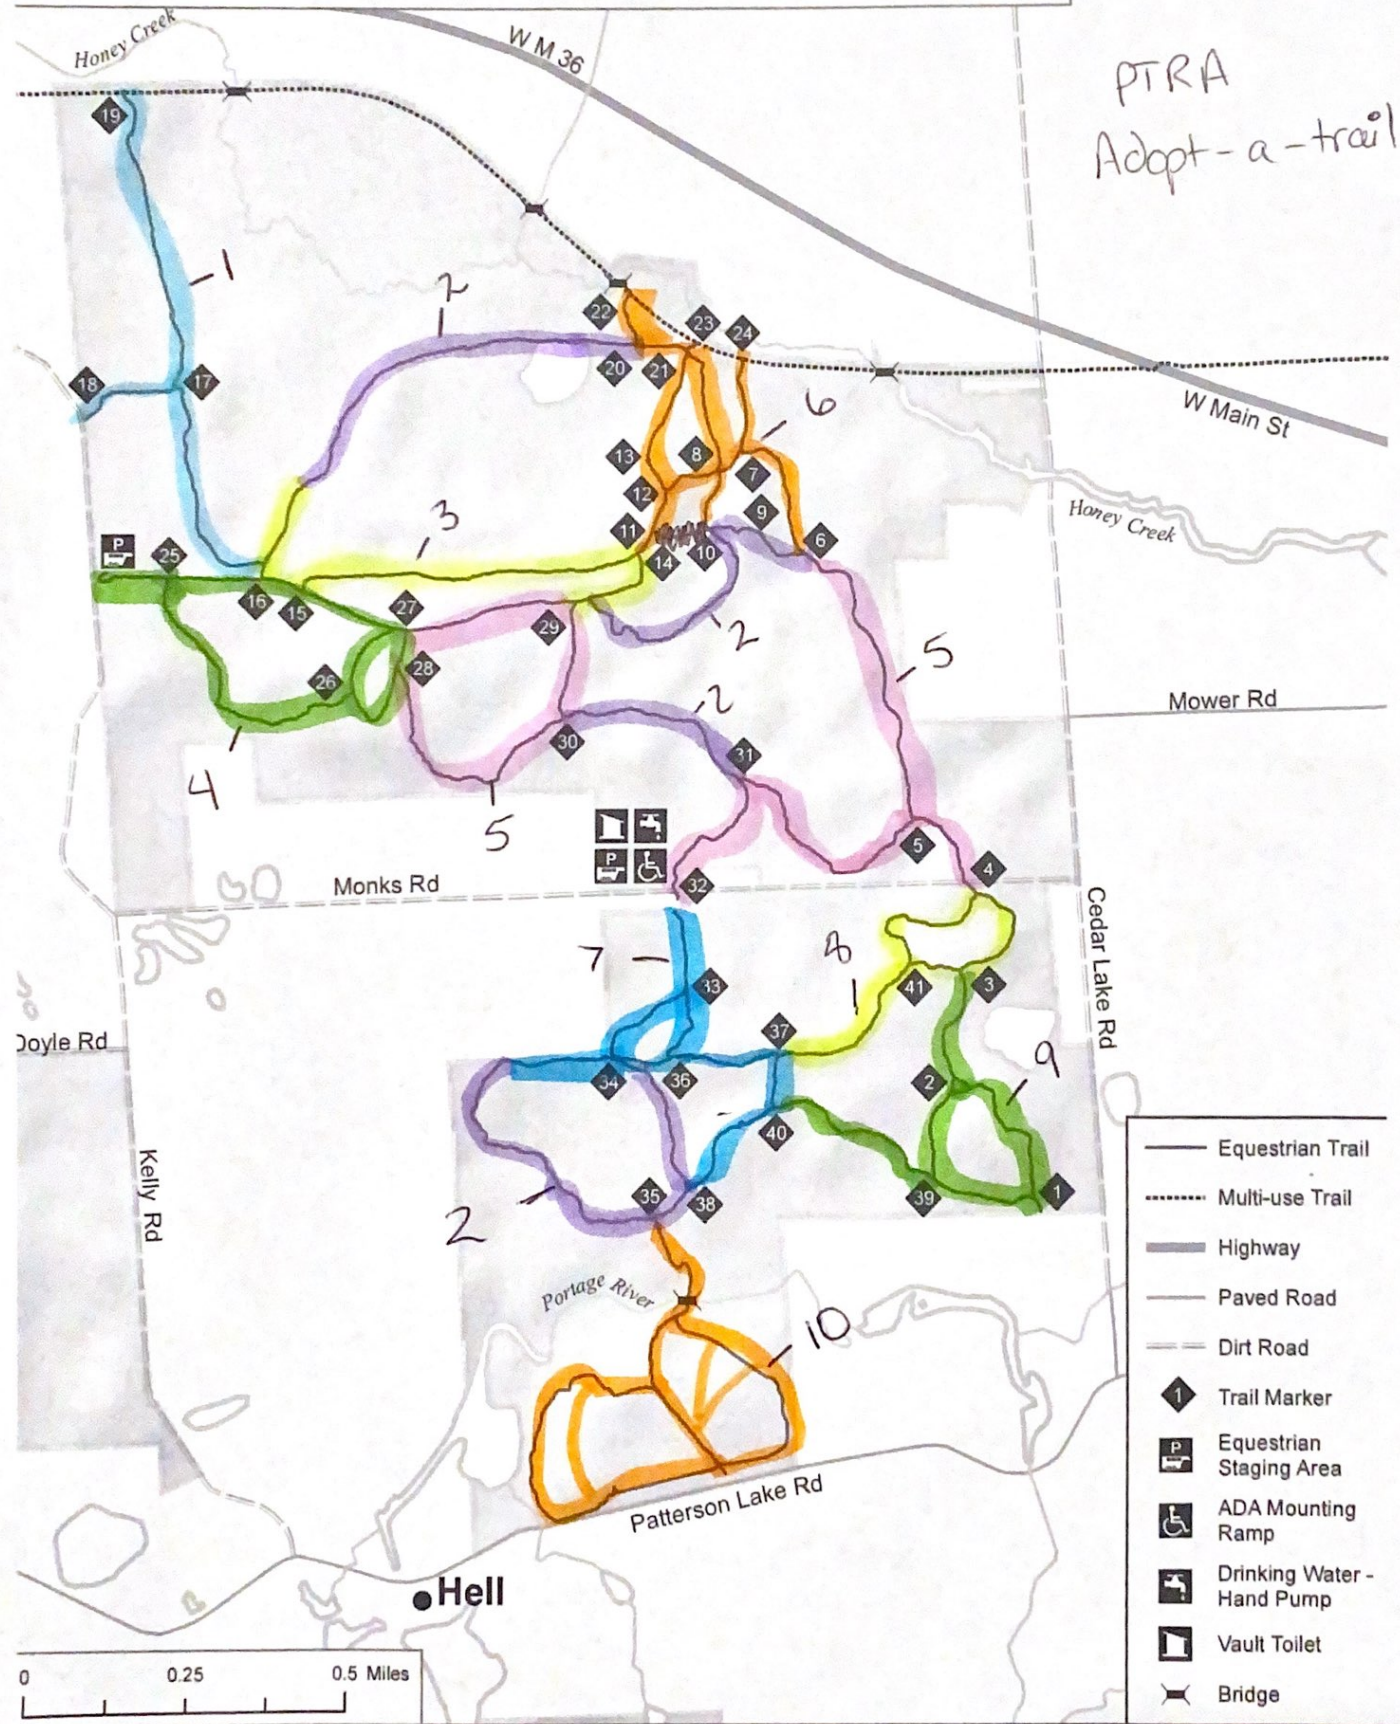

Pinckney Recreation Area Equestrian Trails

Livingston County

Created: 04/10/2018

*PTRA
Adopt-a-trail*